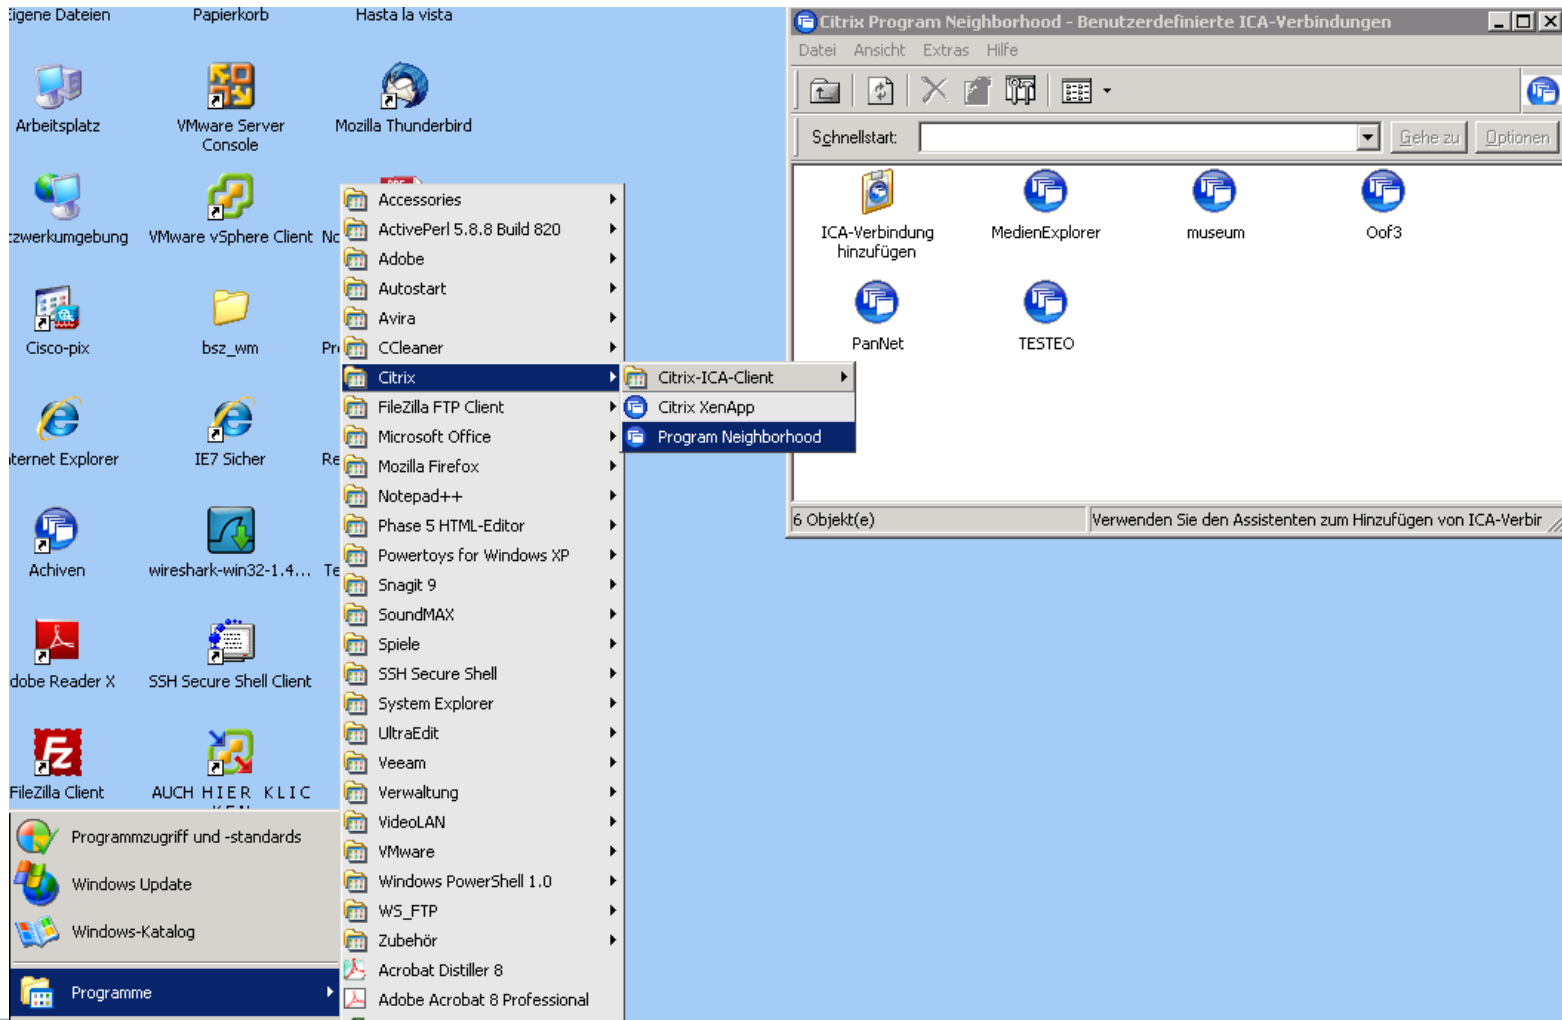

\\saentis\Musis\Imdas-Pro_Administration\Citrix\Installation_ICA-Client