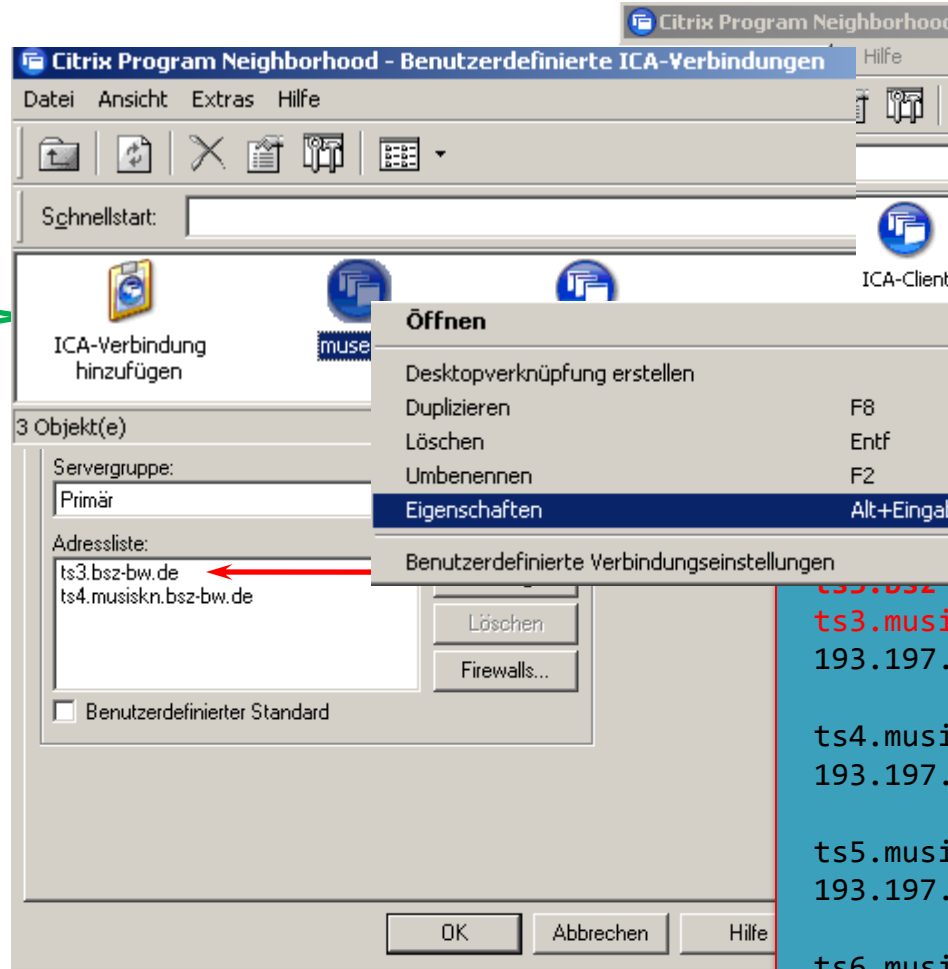

BLM
HDM
LIM
LMW
MWK
REM
SFG
SGS
SKK
SMNK
SMF
BSZ

ts3.bsz-bw.de (ALT)
ts3.musiskn.bsz-bw.de
193.197.29.34

ts4.musiskn.bsz-bw.de
193.197.29.62

ts5.musiskn.bsz-bw.de
193.197.29.44

ts6.musiskn.bsz-bw.de
193.197.29.41